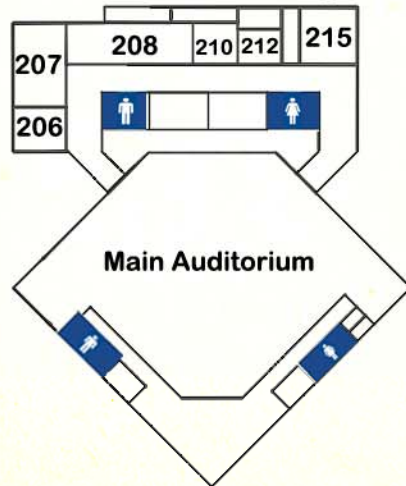

Church Building

Clyde Morris

CrossRoads Ministries

1851 S. Clyde Morris Blvd.

Daytona Beach, FL 32119

(386) 760-4806

www.crbible.com

Service Times:

Sunday Morning Worship.....9:30 a.m.

11:00 a.m.

Sunday Evening Worship.....6:00 p.m.

Wednesday Bible Study.....7:00 p.m.