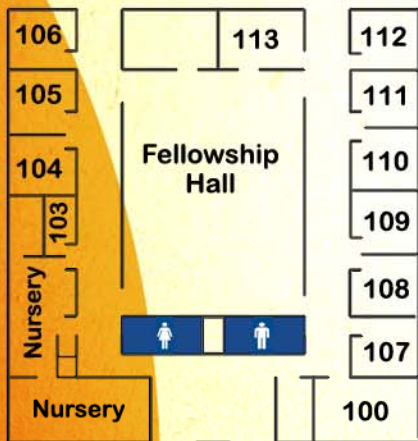

Sunday Morning Bible Study Directory

Children's Building